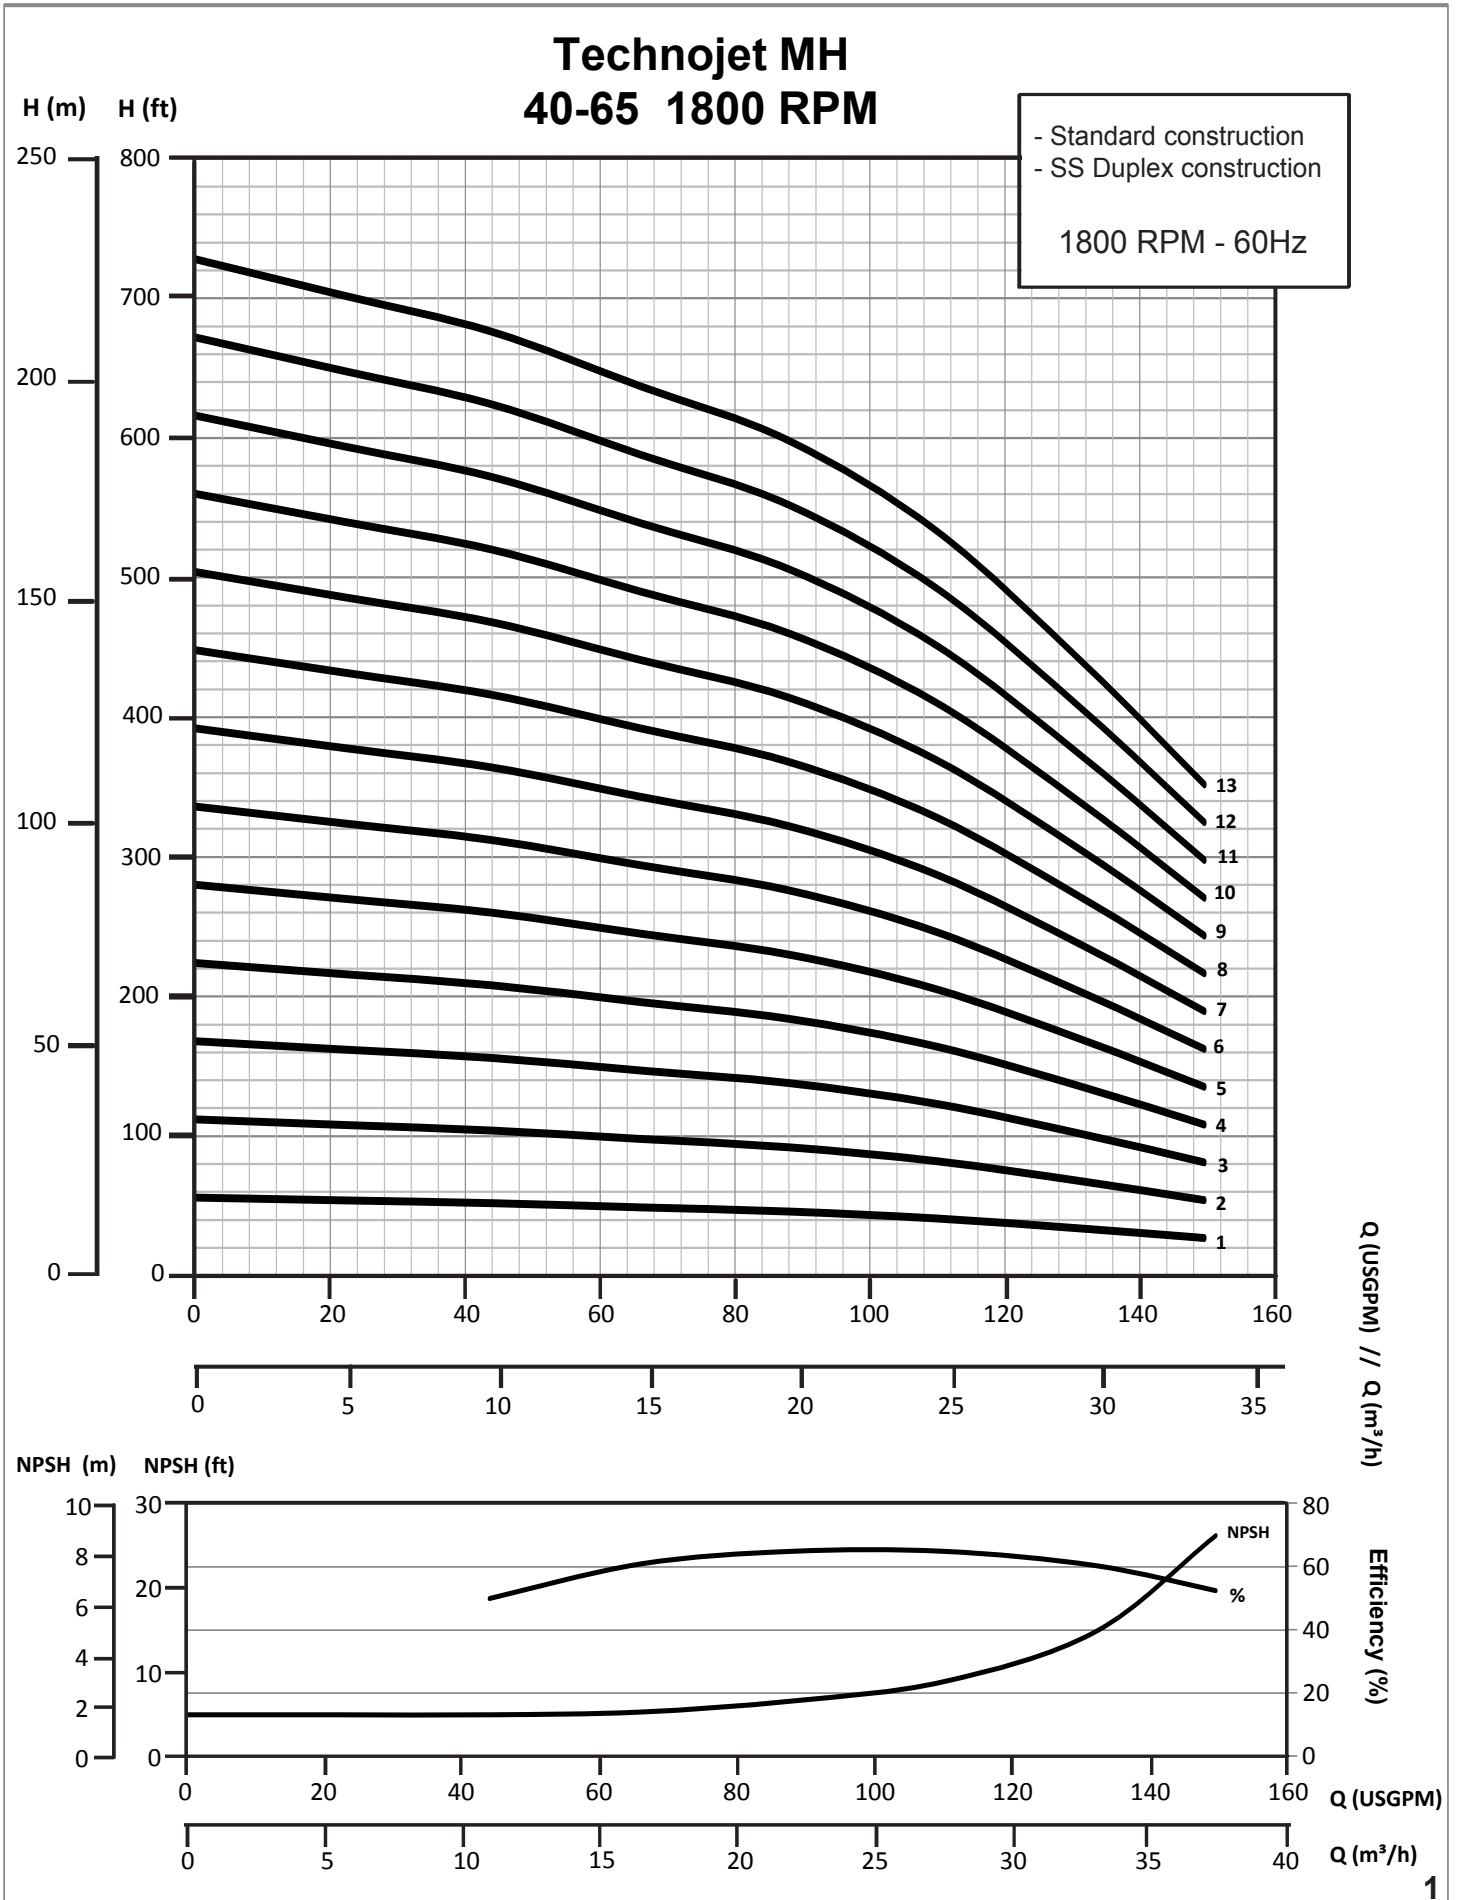

Technojet Performance curve

Technojet Power curve

Technojet MH 40-65 1800 RPM

- Standard construction
 - SS Duplex construction
- 1800 RPM - 60Hz

P (Kw) P (hp)

Q (USGPM) // Q (m³/h)