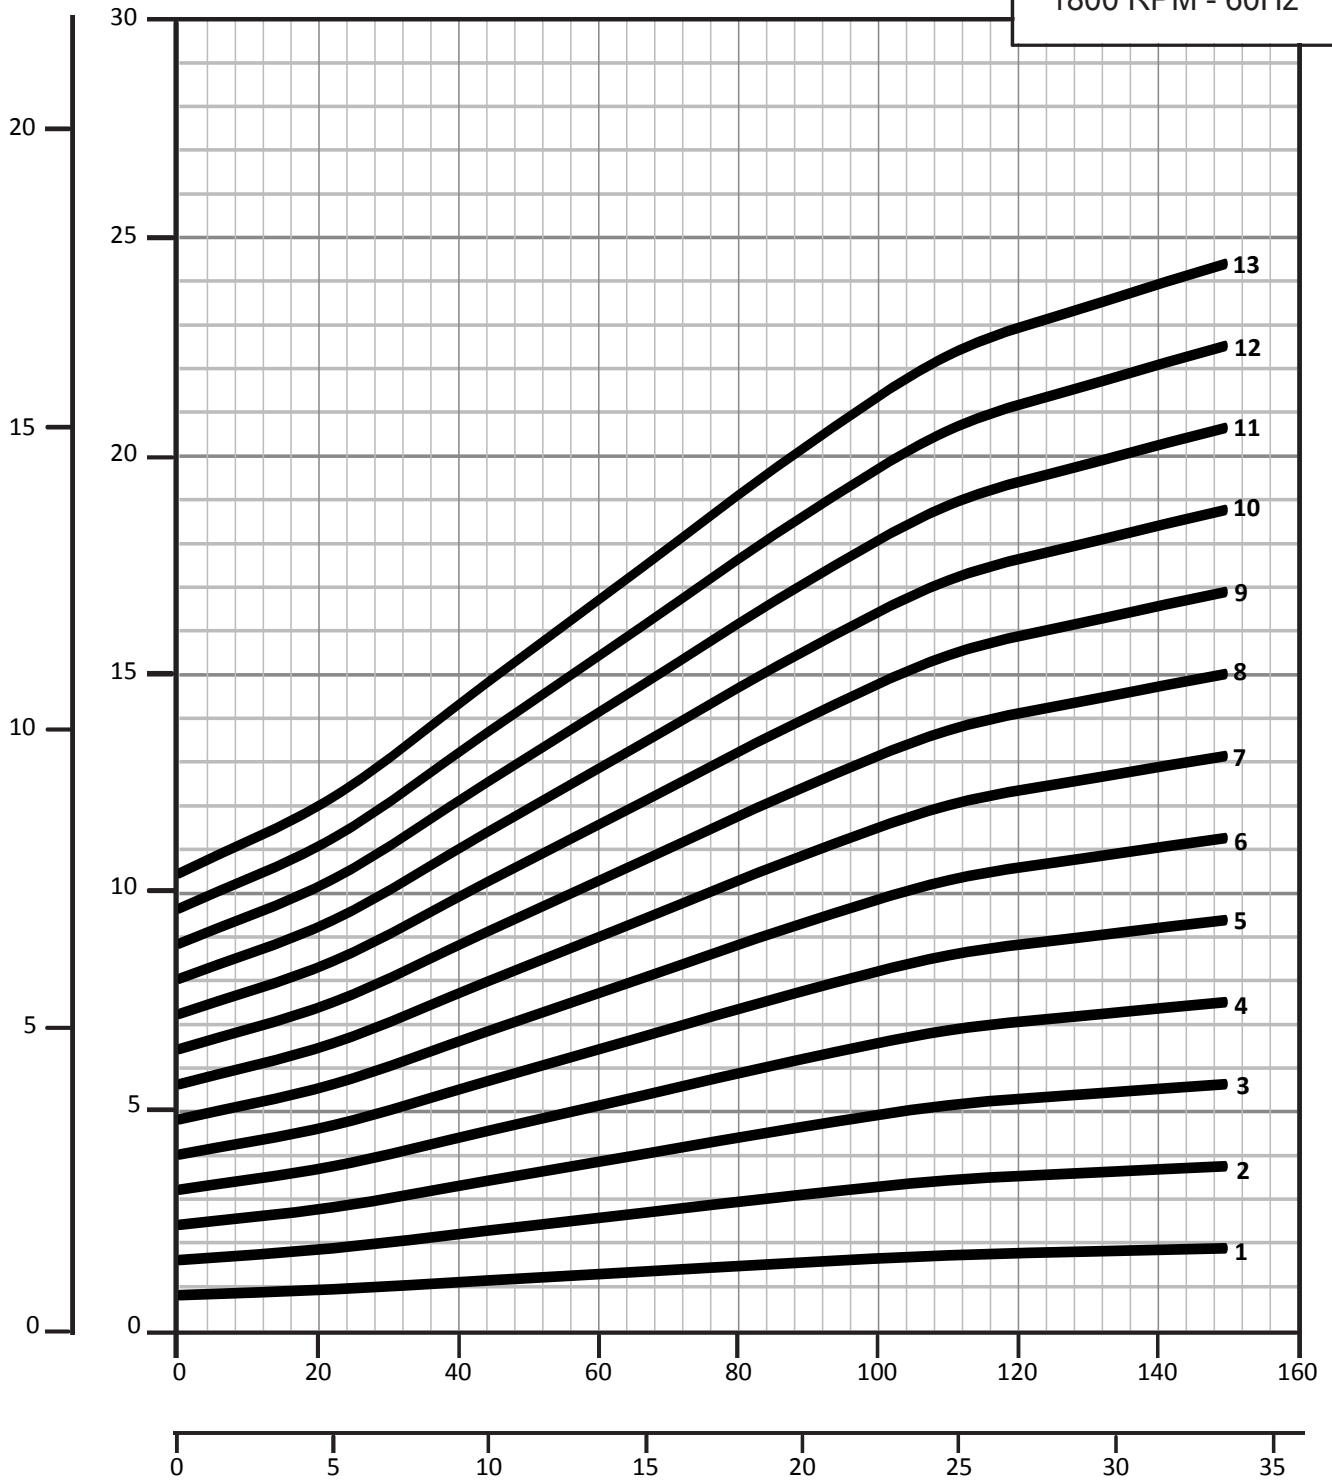

Technojet Performance curve

Technojet Power curve

Technojet MH 40-65 1800 RPM

- Standard construction
 - SS Duplex construction
- 1800 RPM - 60Hz

P (Kw) P (hp)

Q (USGPM) // Q (m³/h)