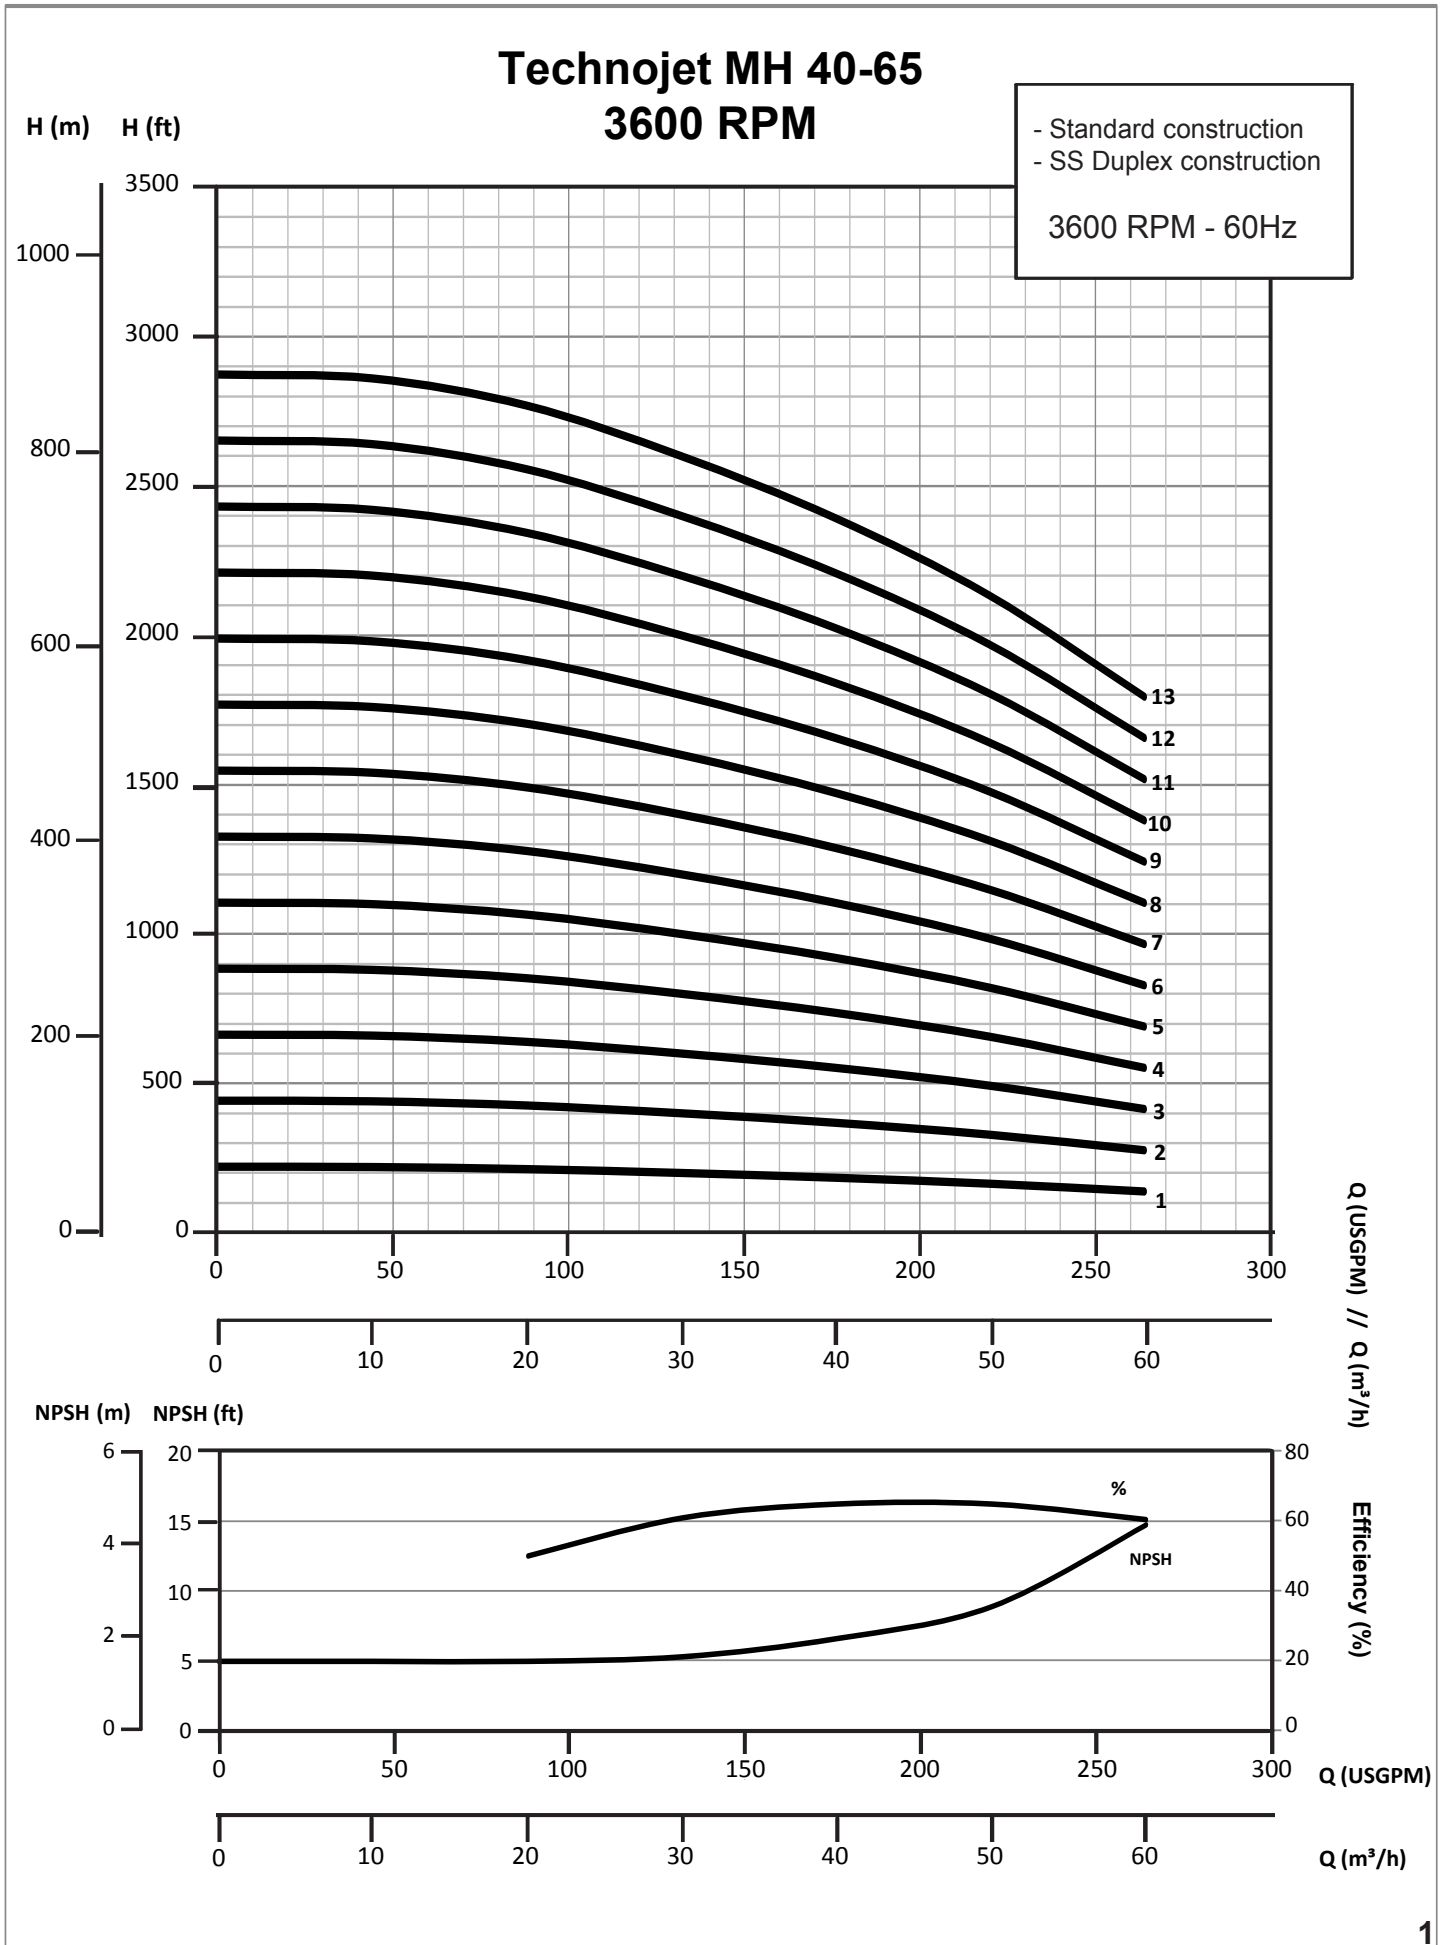

Technojet Performance curve

Technojet Power curve

Technojet MH 40-65 3600 RPM

- Standard construction
- SS Duplex construction

3600 RPM - 60Hz