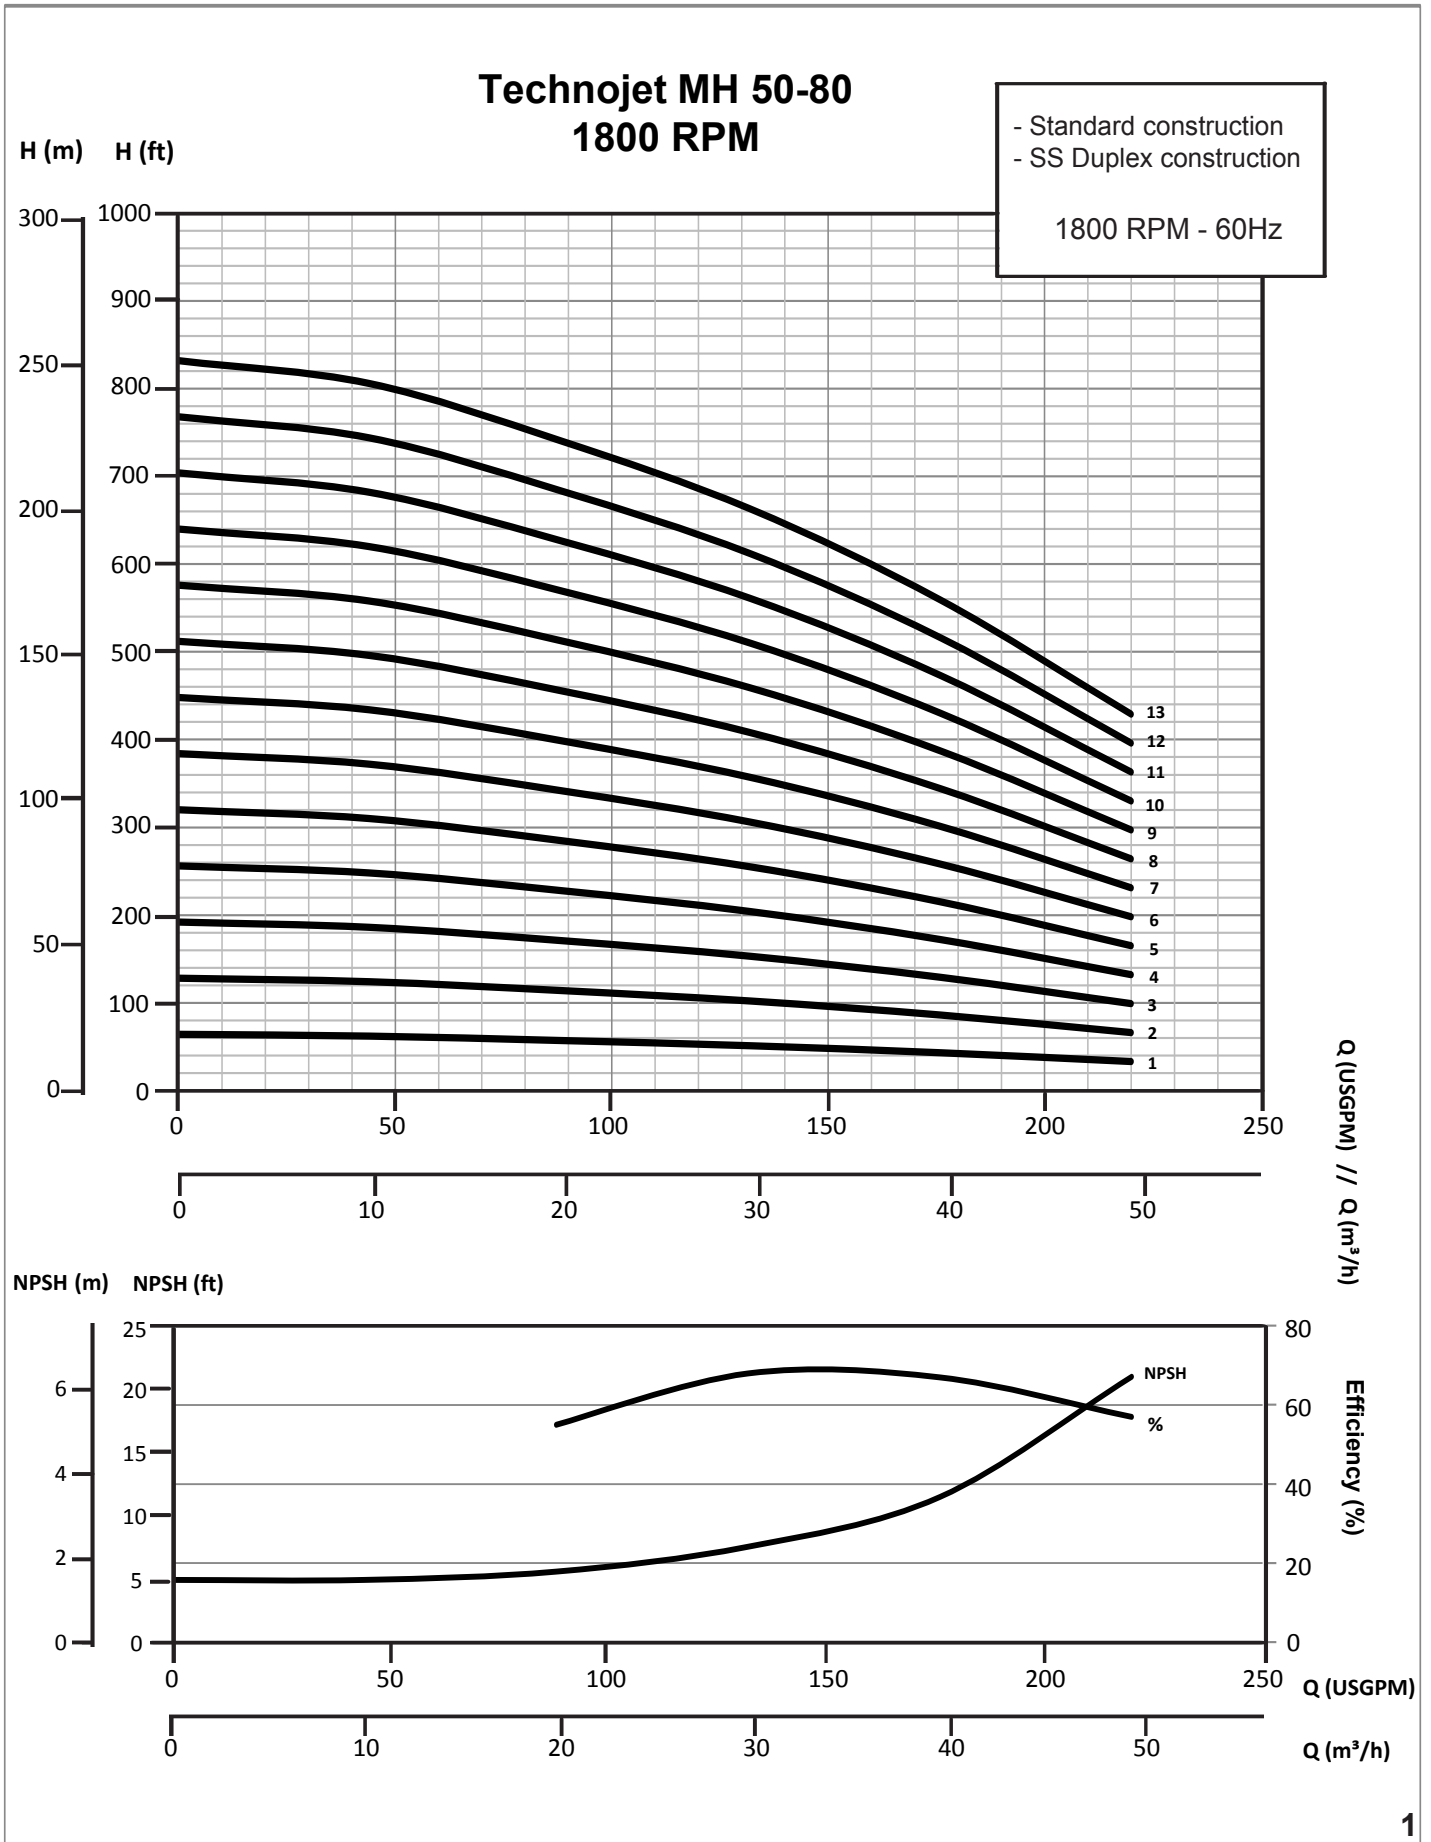

Technojet Performance curve

Technojet Power curve

Technojet MH 50-80 1800 RPM

- Standard construction
- SS Duplex construction

1800 RPM - 60Hz

P (Kw) P (hp)