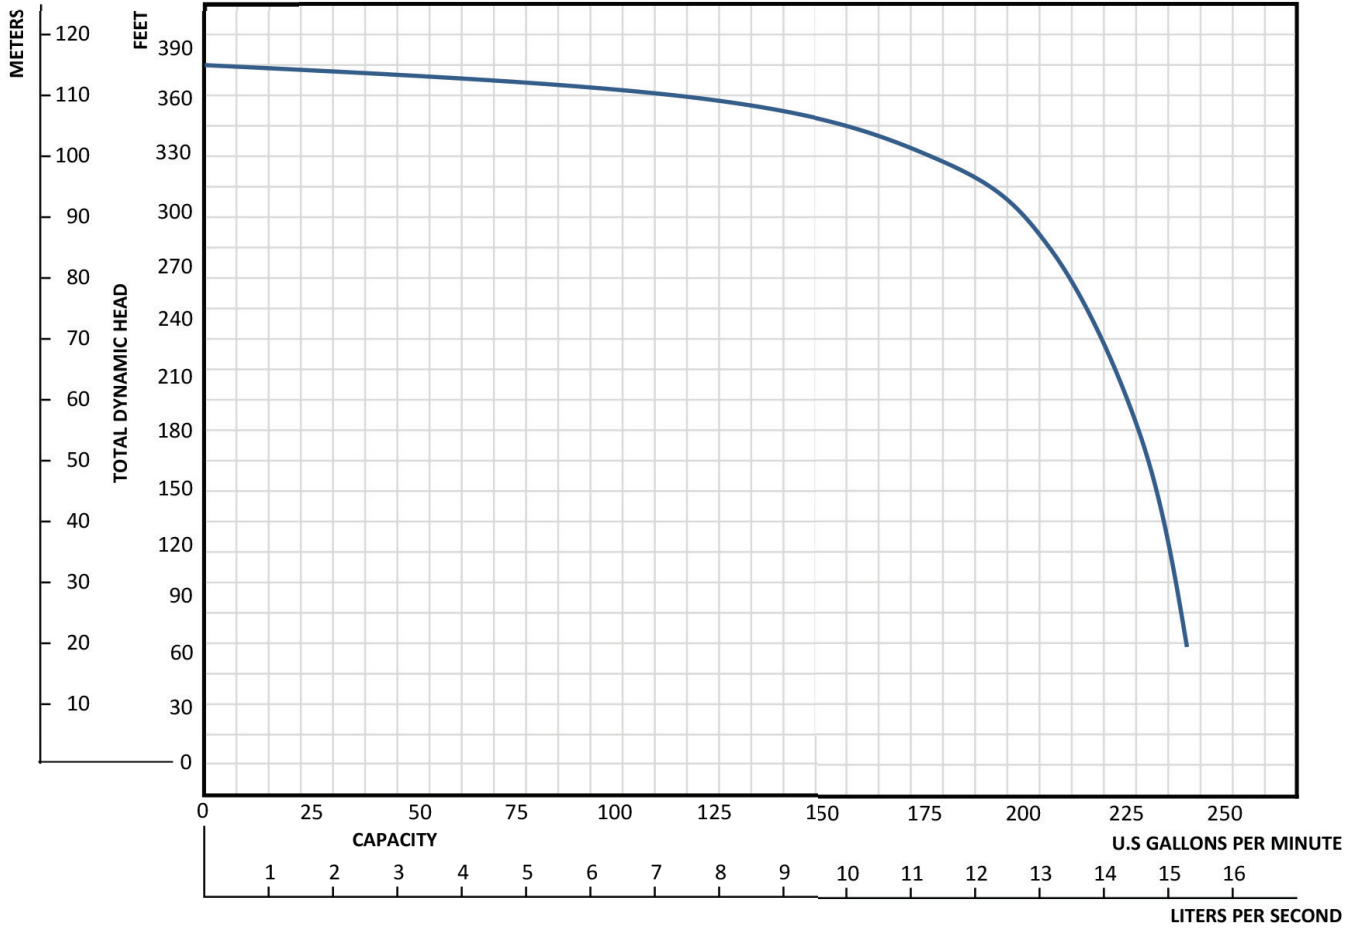

“Overall the Jumbo Pump is a safer, more efficient & less expensive way of removing water from the face.”

Extract from a study conducted by Newcrest Mining

PROVEN performance