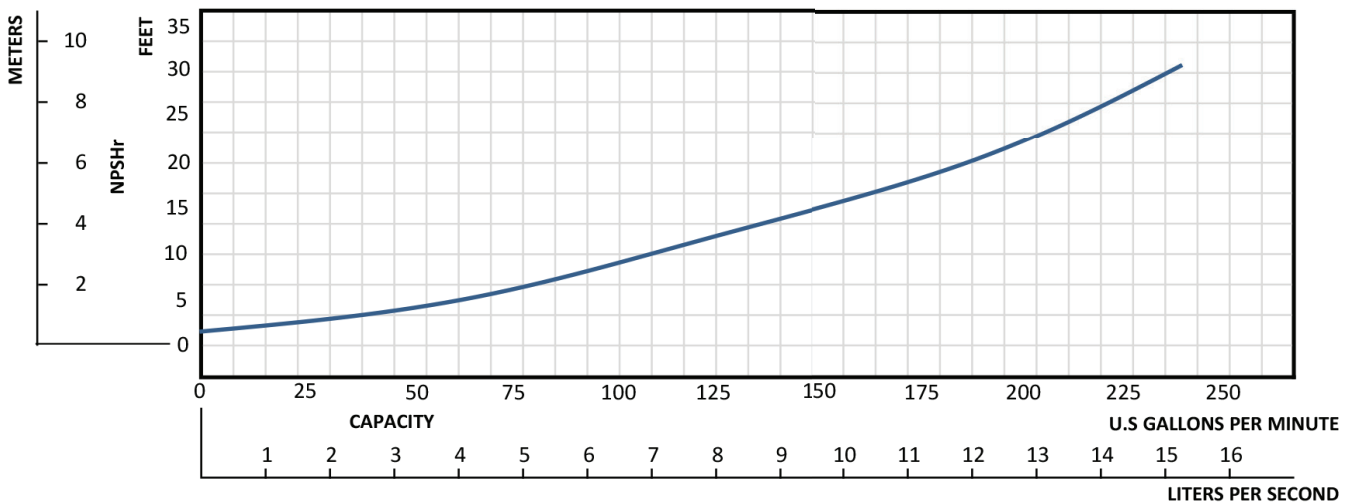

“Overall the Jumbo Pump is a safer, more efficient & less expensive way of removing water from the face.”

Extract from a study conducted by Newcrest Mining

PROVEN performance